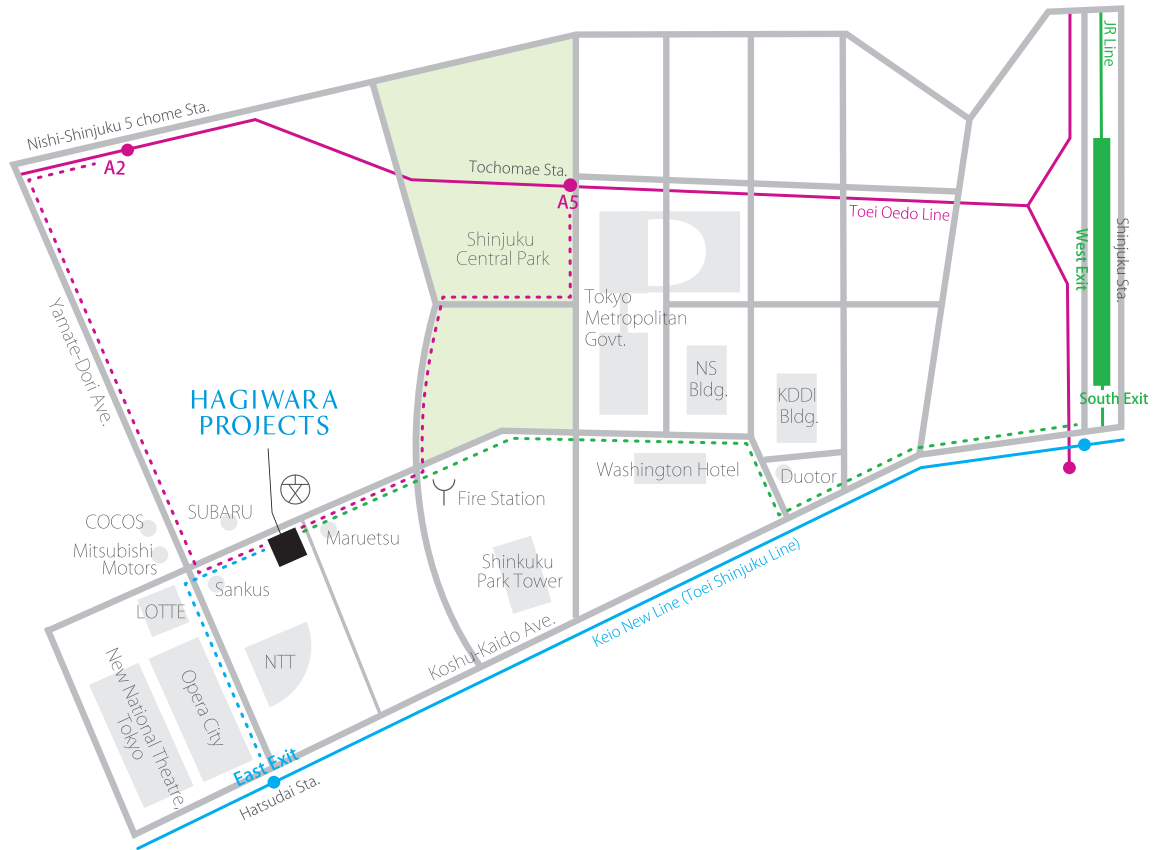

## By Train:

- Keio New Line / Toei Shinjuku Line: Hatsudai Station East exit  
--- 5 minutes walk
- Toei Oedo Line Tochomae Station A5 exit  
--- 10 minutes walk
- JR Shinjuku Station South exit  
--- 15 minutes walk

## By Bus:

- JR Shinjuku Station the west exit  
No.20 station at the bus terminal  
Keio Bus: Nakano-shako bus or Nakano-Station bus to "Nishi-shinjuku shogakko"  
--- 1 minute walk